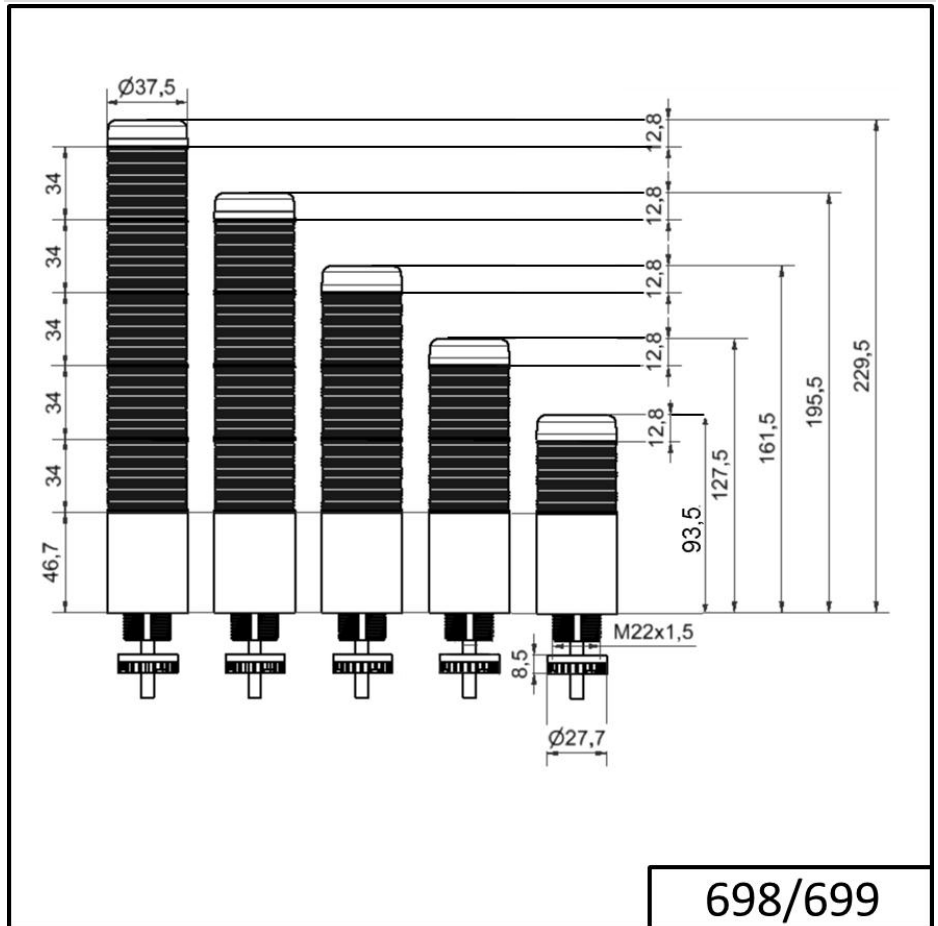

Completely pre-assembled Signal Towers / KOMPAKT 37
K37cl sr cable EM Pulse tone 12VAC/DC GN

DRAWING

698/699

For additional installation and mounting information, refer to the appropriate user guide at www.werma.com. This printed copy is for information only and is subject to alteration.